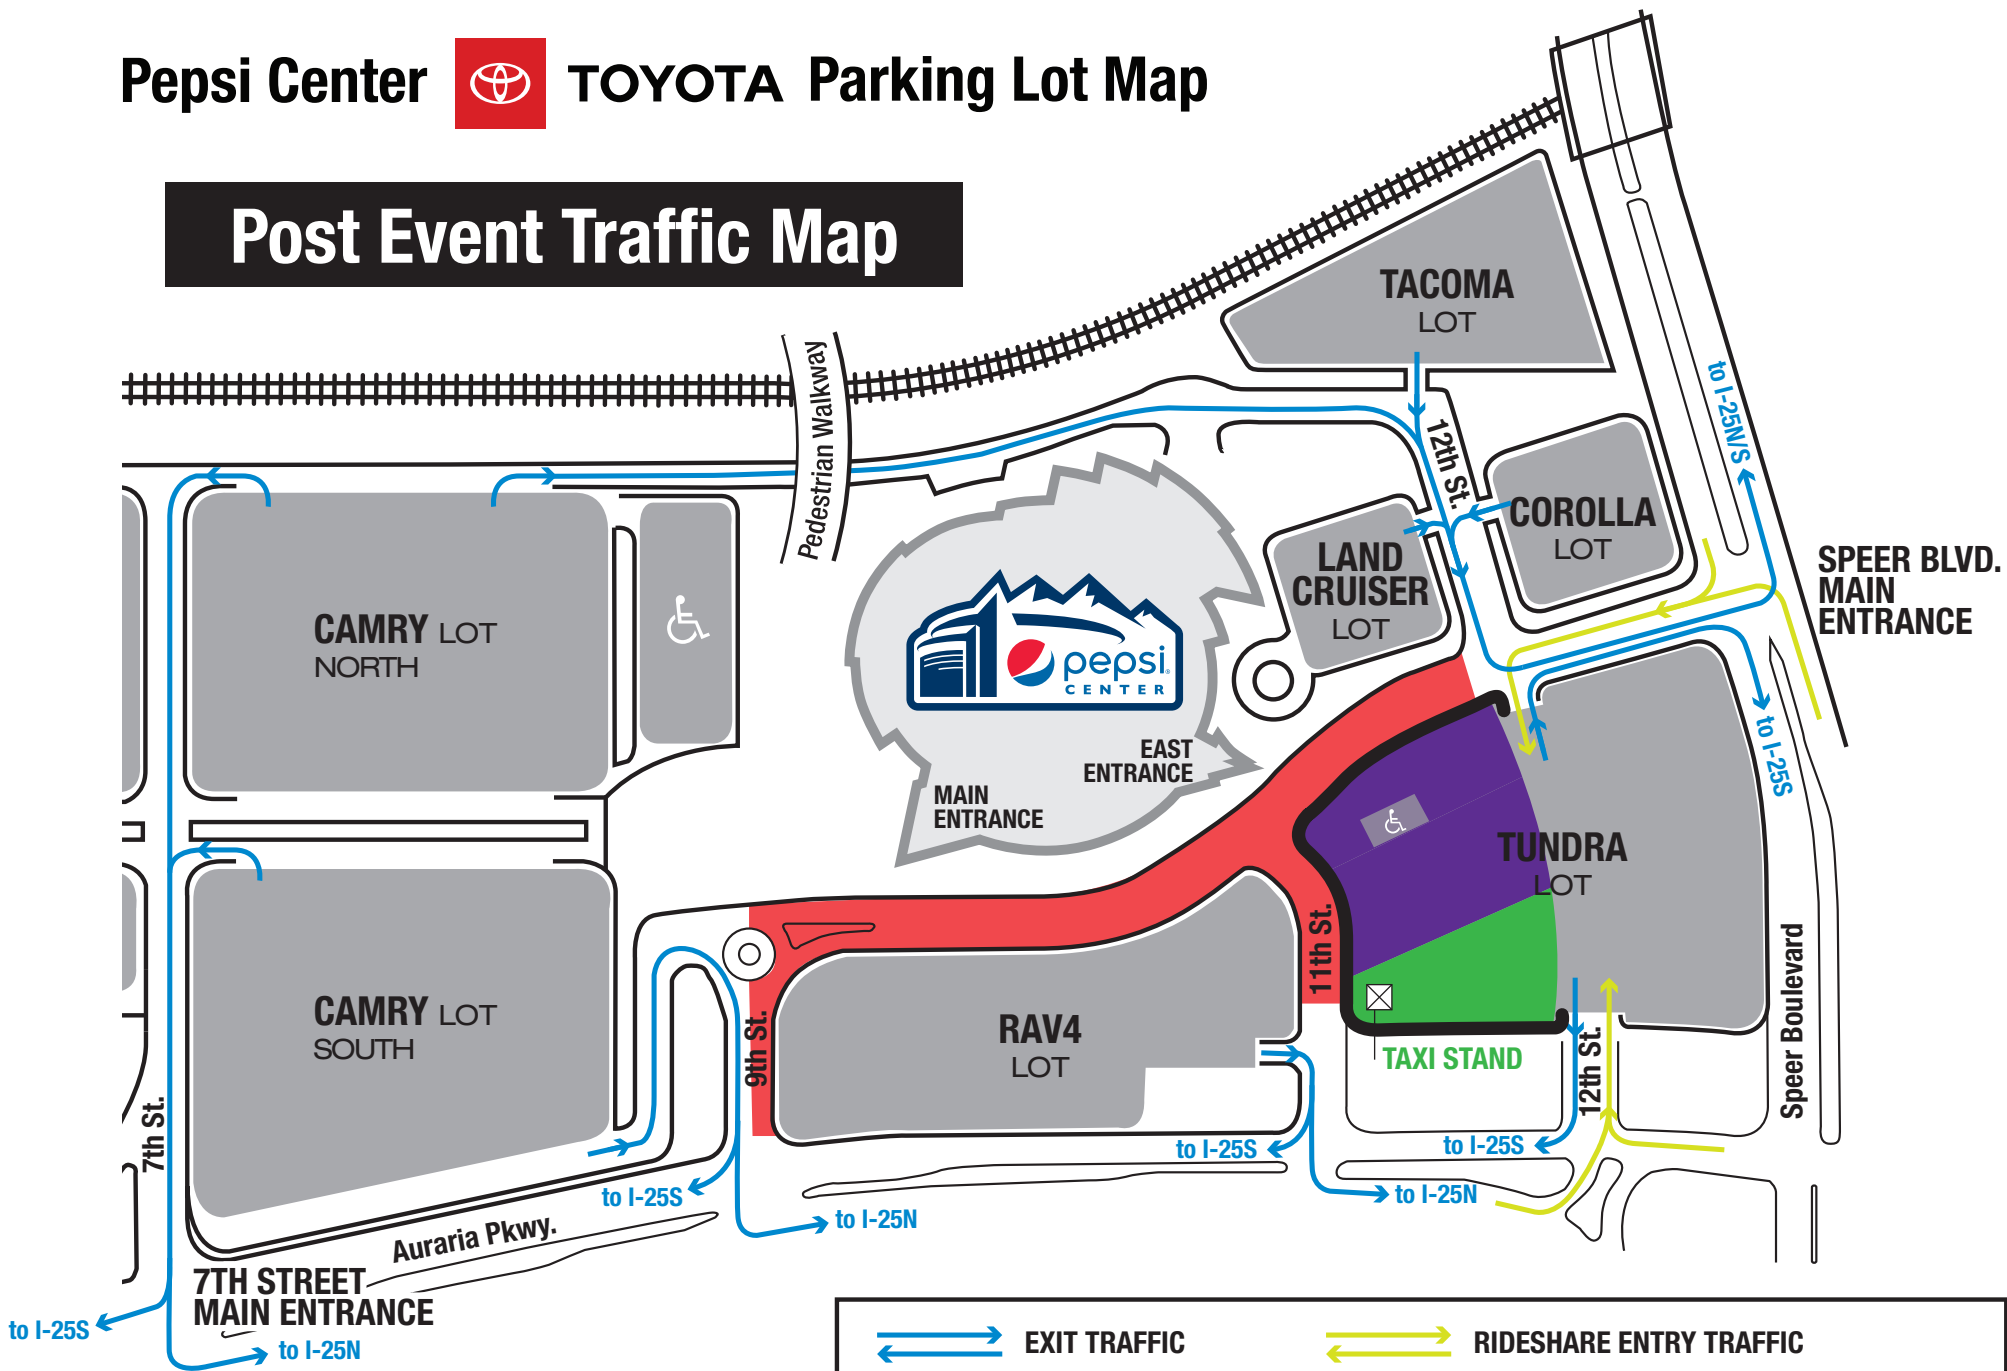

Pepsi Center TOYOTA Parking Lot Map

Post Event Traffic Map

	EXIT TRAFFIC		RIDESHARE ENTRY TRAFFIC
	RIDESHARE STAGING		ROAD CLOSURES AT EVENT END
	TAXI STAGING		RIDESHARE DROPOFF AND PICKUP
			TAXI STAND