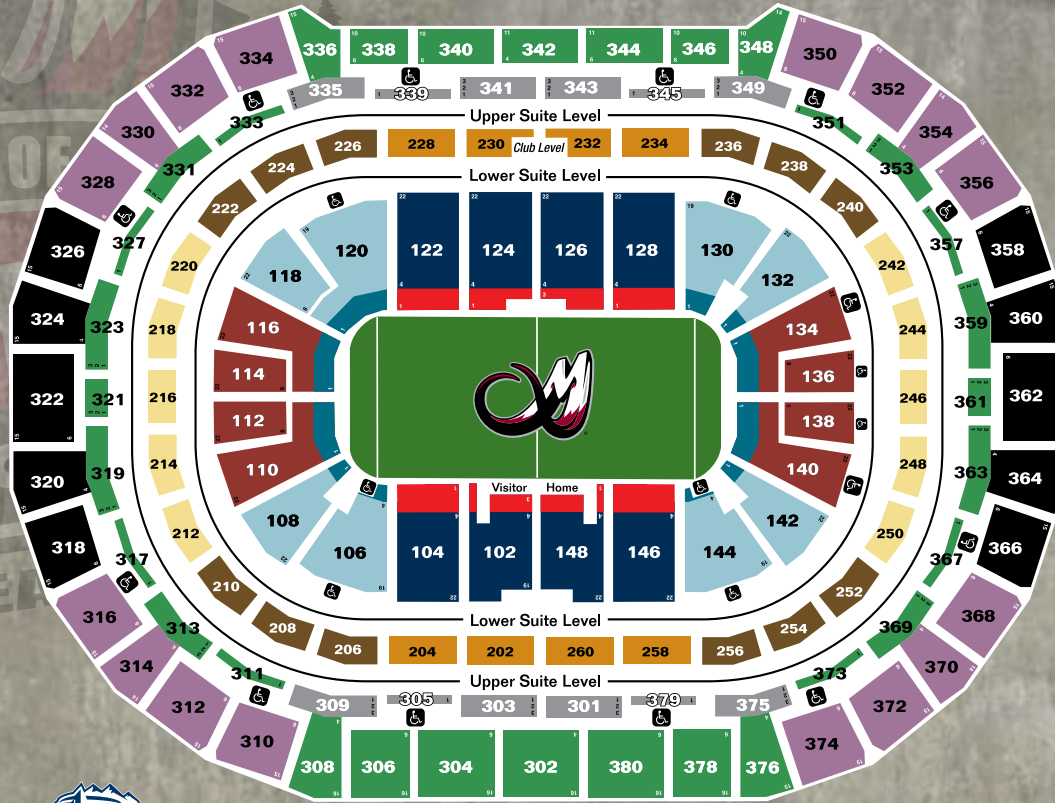

## SEASON TICKET PRICING & SEATING

Section	Per Game	Season Tickets
VIP Center	\$35	\$315
Lower Center	\$28	\$252
VIP Ends	\$27	\$243
Lower Corner	\$24	\$216
Lower Ends	\$20	\$180
Club Level Center	\$32	\$288
Club Level Corner	\$26	\$234
Club Level Ends	\$22	\$198
Prime Upper Center	\$16	\$144
Upper Center/Lower End	\$12	\$108
Upper Corner	\$8	\$72