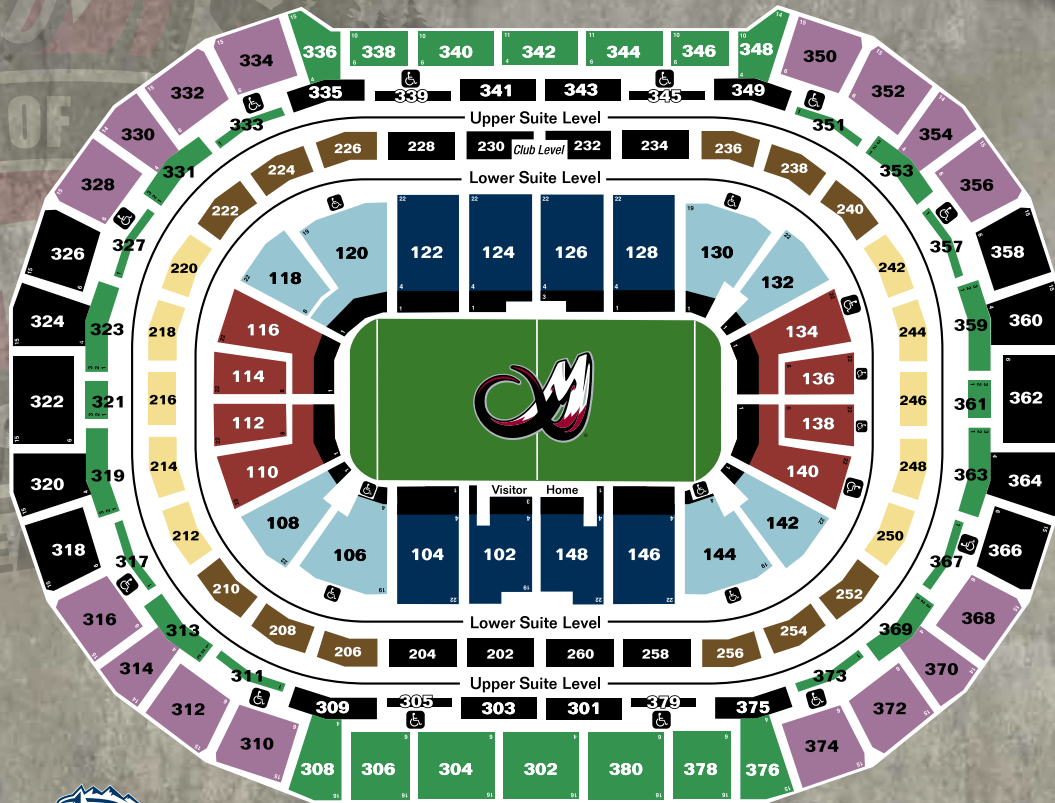

2012 COLORADO MAMMOTH

GROUP TICKET PRICING & SEATING

Section	Per Game	Group Price
Lower Center	\$35	\$29
Lower Corner	\$29	\$25
Lower Ends	\$25	\$21
Club Level Corner	\$30	\$27
Club Level Ends	\$26	\$23
Upper Center/Lower End	\$15	\$13
Upper Corner	\$10	\$8.50